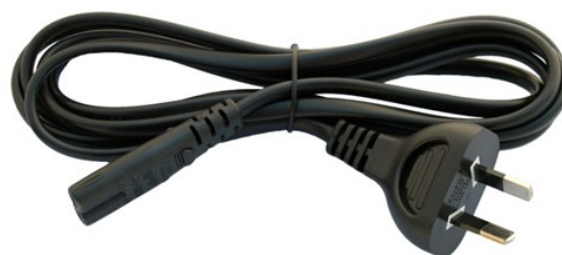

IEC320-C7 (EU)

Country of Origin	China
RoHS	yes
Application	For Class II. Appliances
Approvals	ENEC

Length/cord	1.8m / 2x0.75mm ²	
Plug	SP-021A 2,5A/250V	
Connector	IS-033 2,5A/250V	
Rating	300/300V 70°C	
Flex cord	H03VVH2-F	
WEIGHT / PACKING	1pc	N.W.: 82 g / pc
	BOX	200 pcs / 1box
		G.W.: 17,3 kg / box
		0.55x0.36x0.20 [m]

Available also in white version

IEC320-C7 (UK)

Country of Origin	China
RoHS	yes
Application	For Class II. Appliances
Approvals	ASTA, Singapore, ENEC

Length/cord	1.8m / 2x0.75mm ²	
Plug	SP-62 5A/250V	
Connector	IS-033 2,5A/250V	
Fuse	5A	
Rating	300/300V 70°C	
Flex cord	H03VVH2-F	
WEIGHT / PACKING	1pc	N.W.: 146 g / pc
	BOX	100 pcs / 1box
		G.W.: 14,6 kg / box
		0.55x0.36x0.20 [m]

IEC320-C7 (USA)

Country of Origin	China
RoHS	yes
Application	For Class II. Appliances
Approvals	UL, CSA

Length/cord	1.8m / 2x0.75mm ²	
Plug	SP-12N 7A/125V	
Connector	IS-033 7A/125V	
Rating	300V 105°C	
Flex cord	SPT-1	
WEIGHT / PACKING	1pc	N.W.: 71 g / pc
	BOX	200 pcs / 1box
		G.W.: 14,7 kg / box
		0.55x0.36x0.20 [m]

IEC320-C7 (Aus)

Country of Origin China
 RoHS yes
 Application For Class II. Appliances
 Approvals SAA

Length/cord		1.8m / 2x0.75mm ²
Plug		SP-501A 7,5A/250V
Connector		IS-033 2,5A/250V
Rating		300/300V 70°C
Flex cord		H03VVH2-F
WEIGHT / PACKING	1pc	N.W.: 92 g / pc
	BOX	125 pcs / 1box
		G.W.: 12,4 kg / box
		0.55x0.36x0.20 [m]